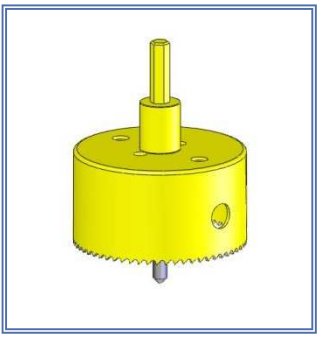

Blueline offers all sizes of Hole Saws for the small, medium, and large Kwik Fit housings. Blueline also offers all three sizes of Hole Saws for the K2 Series Penetration Fittings.

Part Number	Description	List Price
ACB023	3 1/8" Hole Saw	\$ 67
ACB024	5" Hole Saw	\$ 102
ACB025	6 5/8" Hole Saw	\$ 102
ACB051	5 1/4" Hole Saw For Intermediate K2 Fittings	\$ 102
ACB052	3 1/2" Hole Saw For Small K2 Fittings	\$ 67

Flexi-Clamps are non-corrosive nylon band clamps that are available in three sizes and can be used in conjunction with a Polyfusion bond to replace steel clamps

Part Number	Description	List Price
Flexiclamp 3"	Nylon Clamp (Fits up to 3" diameter)	\$ 1.55
Flexiclamp 5"	Nylon Clamp (Fits up to 5" diameter)	\$ 2

Blueline offers a variety of products to help facilitate system testing.

Part Number	Description	List Price
ACB007	Air Valve Assembly	\$ 6
ACB028	Vacuum Test Barb 1/8" (Adapts from Air Valve Assembly to 1/8" tubing)	\$ 7