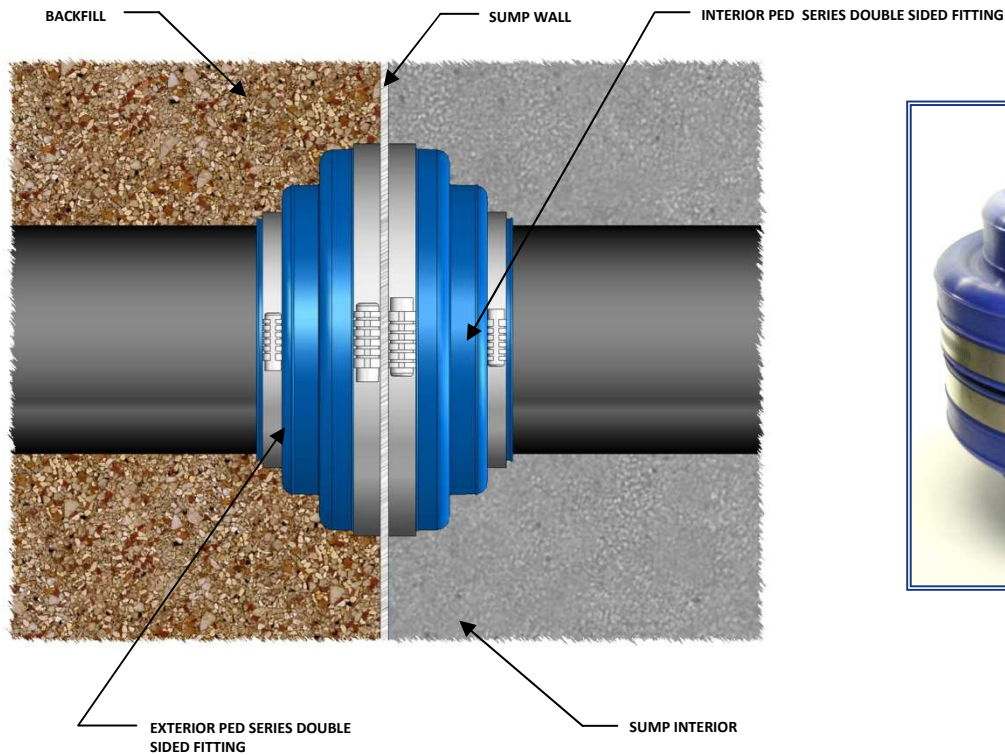

The PED & PEDC Series Pellethane New Installation Fittings are large double sided entry fittings for 6" and 8" pipe.

FEATURES & BENEFITS

- Double sided for added security
- Incorporates Improved UL Listed Pellethane® flexible reducers
- Fits 6" & 8" Pipe
- Available for Curved or Flat Sumps

Part Number	Dimensions		Description	List Price
	(a)	(b)		
PED6.3	6.3	N/A	Pellethane Double Sided Entry Boot for Flat Sumps	\$238
PEDC6.3	6.3	N/A	Pellethane Double Sided Entry Boot for Curved Sumps	\$ 238
PED8.8x6.8	8.8	6.8	Pellethane Double Sided Entry Boot for Flat Sumps	\$ 212
PEDC8.8x6.8	8.8	6.8	Pellethane Double Sided Entry Boot for Curved Sumps	\$ 212
PED8.8	8.8	N/A	Pellethane Double Sided Entry Boot for Flat Sumps	\$ 238
PEDC8.8	8.8	N/A	Pellethane Double Sided Entry Boot for Curved Sumps	\$ 238